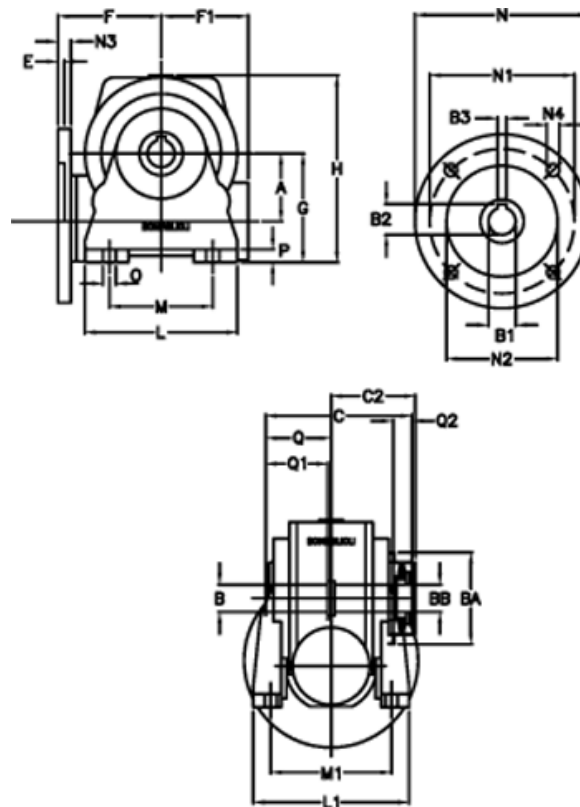

Data Sheet

Article number: 390204908012236

Description: Worm Gear with Torque Limiter
VF 49-L2-N-80 P63B5

Measures

a = 49.50	C2 = 63,5	L1 = 124	O = 8.5
B = 25	Description = VF 49N-xx-63B5	m = 63	P = 12
B1 E7 = 11	E = 3.0	M1 = 98.5	Q = 51.0
B2 = 12.8	F = 70	N = 140	Q1 = 41
B3 H9 = 4	F1 = 63	N1 = 115	Q2 = 15
BA = 63	g = 82	N2 = 95	
BB H7 = 14	H = 138.0	N3 = 10.5	
C = 105	L = 110	N4 = 9,5	